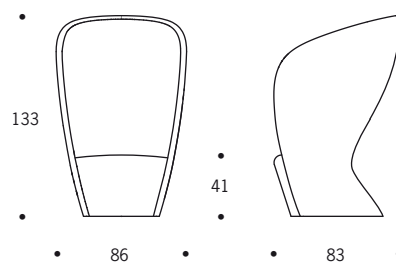

SHELTER

design: busk+hertzog

We reserve the right to make alterations to the models

SPECIFICATIONS:

DESIGN	busk+hertzog
FABRICS	Optional
MATERIALS	High-quality moulded foam on a metal frame.

DIMENSIONS (cm):